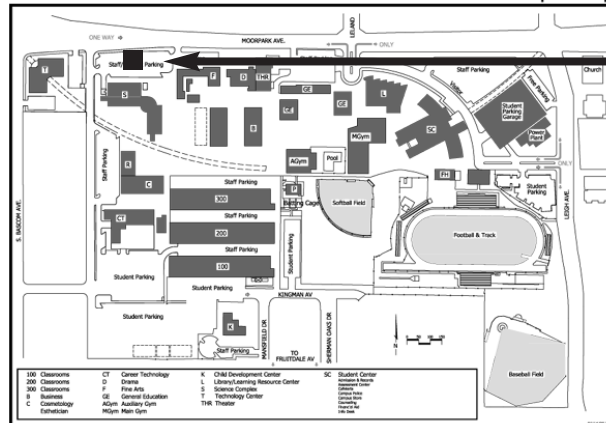

408-943-9943

www.earthcarerecycling.com

SAN JOSE CITY COLLEGE Campus Map